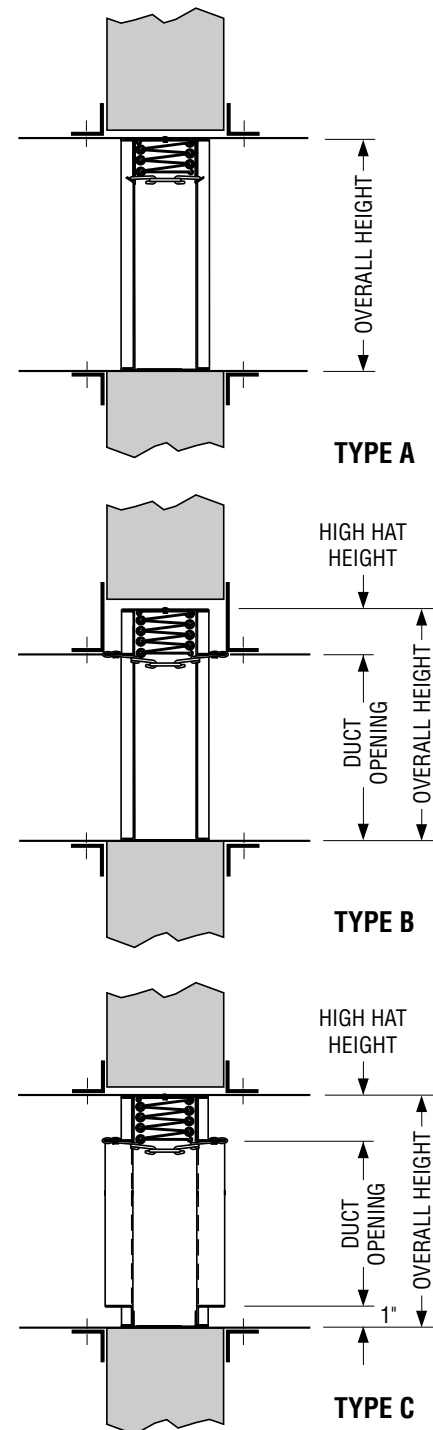

DUCT OPENING HEIGHT (inches)	TYPE "A" OVERALL HEIGHT (inches)	TYPE "B" OVERALL HEIGHT (inches)	TYPE "C" OVERALL HEIGHT (inches)
4	3 3/4	6 1/8	5 3/4
5	4 3/4	7 1/8	6 3/4
6	5 3/4	8 1/8	8 3/4
7	6 3/4	9 1/8	9 3/4
8	7 3/4	10 1/8	10 3/4
9	8 3/4	11 1/8	11 3/4
10	9 3/4	12 1/8	12 3/4
11	10 3/4	13 1/8	13 3/4
12	11 3/4	14 1/8	14 3/4
13	12 3/4	15 1/8	15 3/4
14	13 3/4	16 1/8	16 3/4
15	14 3/4	17 1/8	17 3/4
16	15 3/4	18 1/8	18 3/4
17	16 3/4	19 1/8	19 3/4
18	17 3/4	21 1/8	21 3/4
19	18 3/4	22 1/8	22 3/4
20	19 3/4	23 1/8	23 3/4
21	20 3/4	24 1/8	24 3/4
22	21 3/4	25 1/8	25 3/4
23	22 3/4	26 1/8	26 3/4
24	23 3/4	27 1/8	27 3/4
25	24 3/4	28 1/8	28 3/4
26	25 3/4	29 1/8	29 3/4
27	26 3/4	30 1/8	30 3/4
28	27 3/4	32 1/8	32 3/4
29	28 3/4	33 1/8	33 3/4
30	29 3/4	34 1/8	34 3/4
31	30 3/4	35 1/8	35 3/4
32	31 3/4	36 1/8	36 3/4
33	32 3/4	37 1/8	37 3/4
34	33 3/4	38 1/8	38 3/4
35	34 3/4	39 1/8	39 3/4
36	35 3/4	40 1/8	40 3/4
37	36 3/4	42 1/8	42 3/4
38	37 3/4	43 1/8	43 3/4
39	38 3/4	44 1/8	44 3/4
40	39 3/4	45 1/8	45 3/4
41	40 3/4	46 1/8	46 3/4
42	41 3/4	47 1/8	47 3/4
43	42 3/4	48 1/8	48 3/4
44	43 3/4	49 1/8	49 3/4
45	44 3/4	50 1/8	50 3/4
46	45 3/4	52 1/8	52 3/4
47	46 3/4	53 1/8	53 3/4
48	47 3/4	54 1/8	54 3/4
49	48 3/4	55 1/8	55 3/4
50	49 3/4	56 1/8	56 3/4
51	50 3/4	57 1/8	57 3/4
52	51 3/4	58 1/8	58 3/4
53	52 3/4	59 1/8	59 3/4
54	53 3/4	60 1/8	
55	54 3/4	DAMPER WIDTH OVERALL Type "A" = Duct Opening - 1/4". Type "B" = Duct Opening - 1/4". Type "C" = Duct Opening + 1 3/4".	
56	55 3/4		
57	56 3/4		
58	57 3/4		
59	58 3/4		
60	59 3/4		

Dimensions are in inches (mm).

Houston, Texas
Tel: 281-590-1172
Fax: 281-590-3086

Ft. Lauderdale, Florida
Tel: 954-351-2444
Fax: 954-351-2440

Toronto, Canada
Tel: 416-744-3300
Fax: 416-744-3360

Calgary, Canada
Tel: 403-279-8619
Fax: 403-279-5035